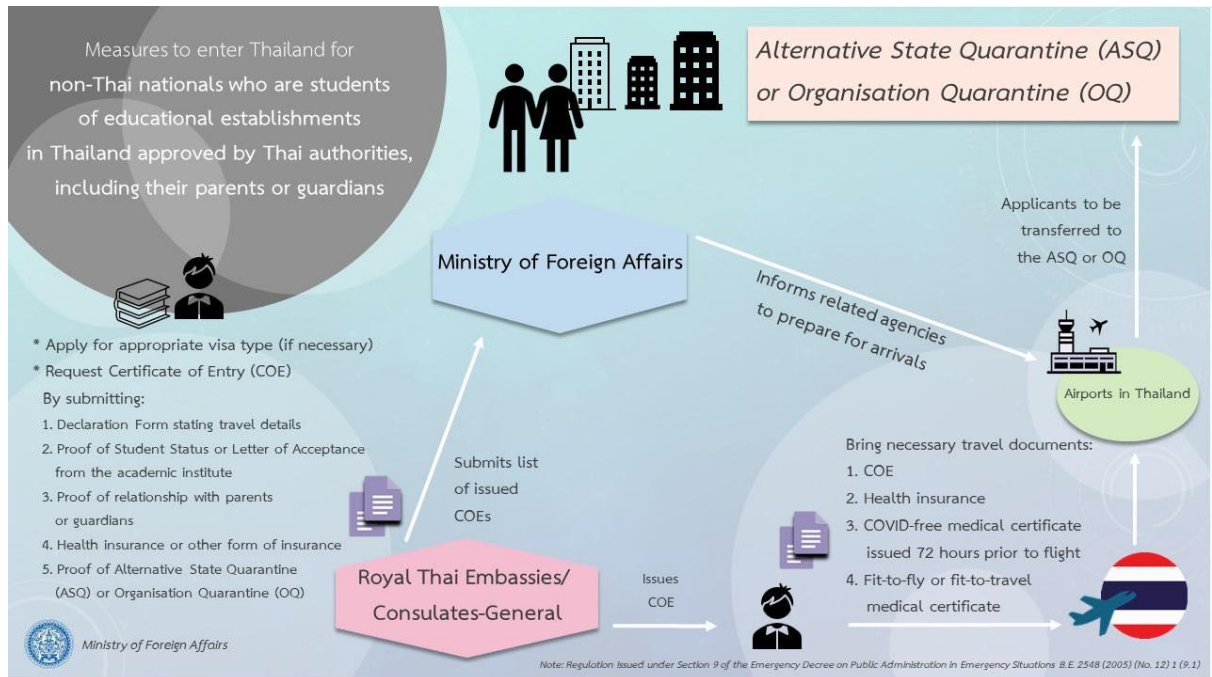

Measures to enter Thailand for non-Thai nationals who have a work permit or have been granted permission to work in Thailand, including their spouses or children

Source

1. [Issued under Section 9 of the Emergency Decree on Public Administration in Emergency Situations B.E. 2548 \(2005\) \(No. 12\)](#)